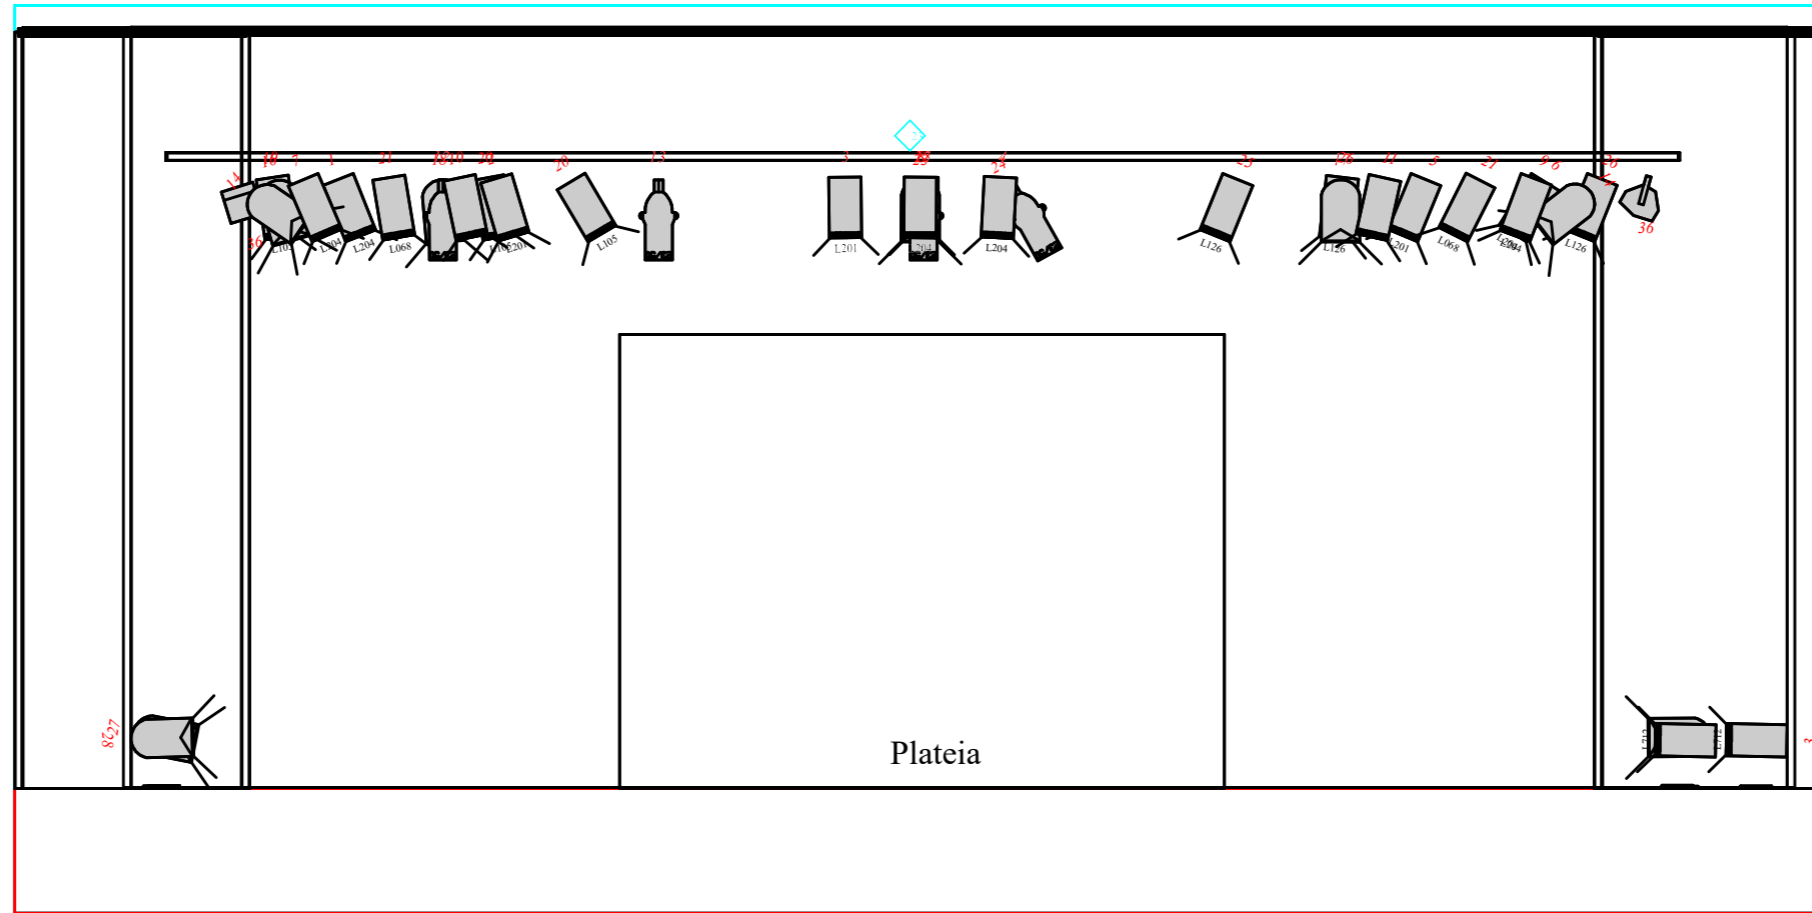

Top View

Frontal View

Lateral view

Plan - Not to Scale

Instrument Count

Instrument Count <small>(All Layers)</small>				Designer Assistant
Type	Lens	Count	Status	
PAR 64		9 HUNG		
Strand Lighting Cantata PC		22 HUNG		
Strand Lighting Coda 500/1		2 HUNG		
Strand Lighting SL 23/50		4 HUNG		