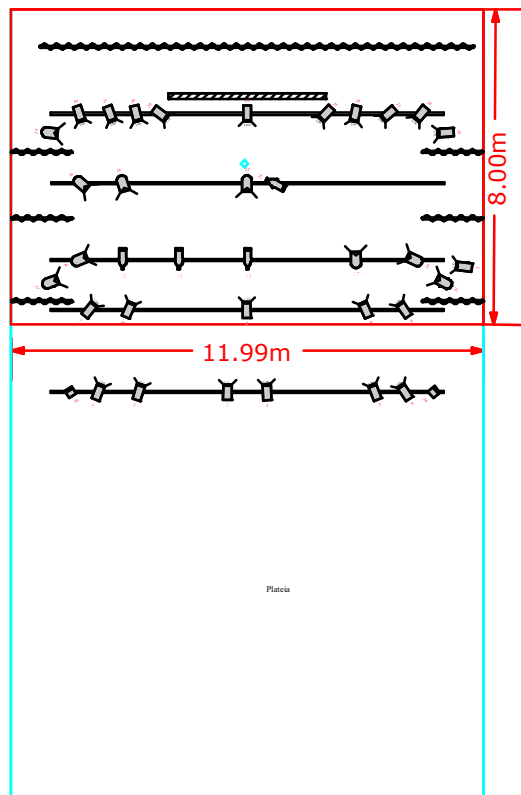

Top View

Frontal View

Lateral view

Plan - Not to Scale

Instrument Count

Instrument Count <small>(All Layers)</small>				Designer Assistant
Type	Lens	Count	Status	
PAR 64		9 HUNG		
Strand Lighting Cantata PC		22 HUNG		
Strand Lighting Coda 500/1		2 HUNG		
Strand Lighting SL 23/50		4 HUNG		