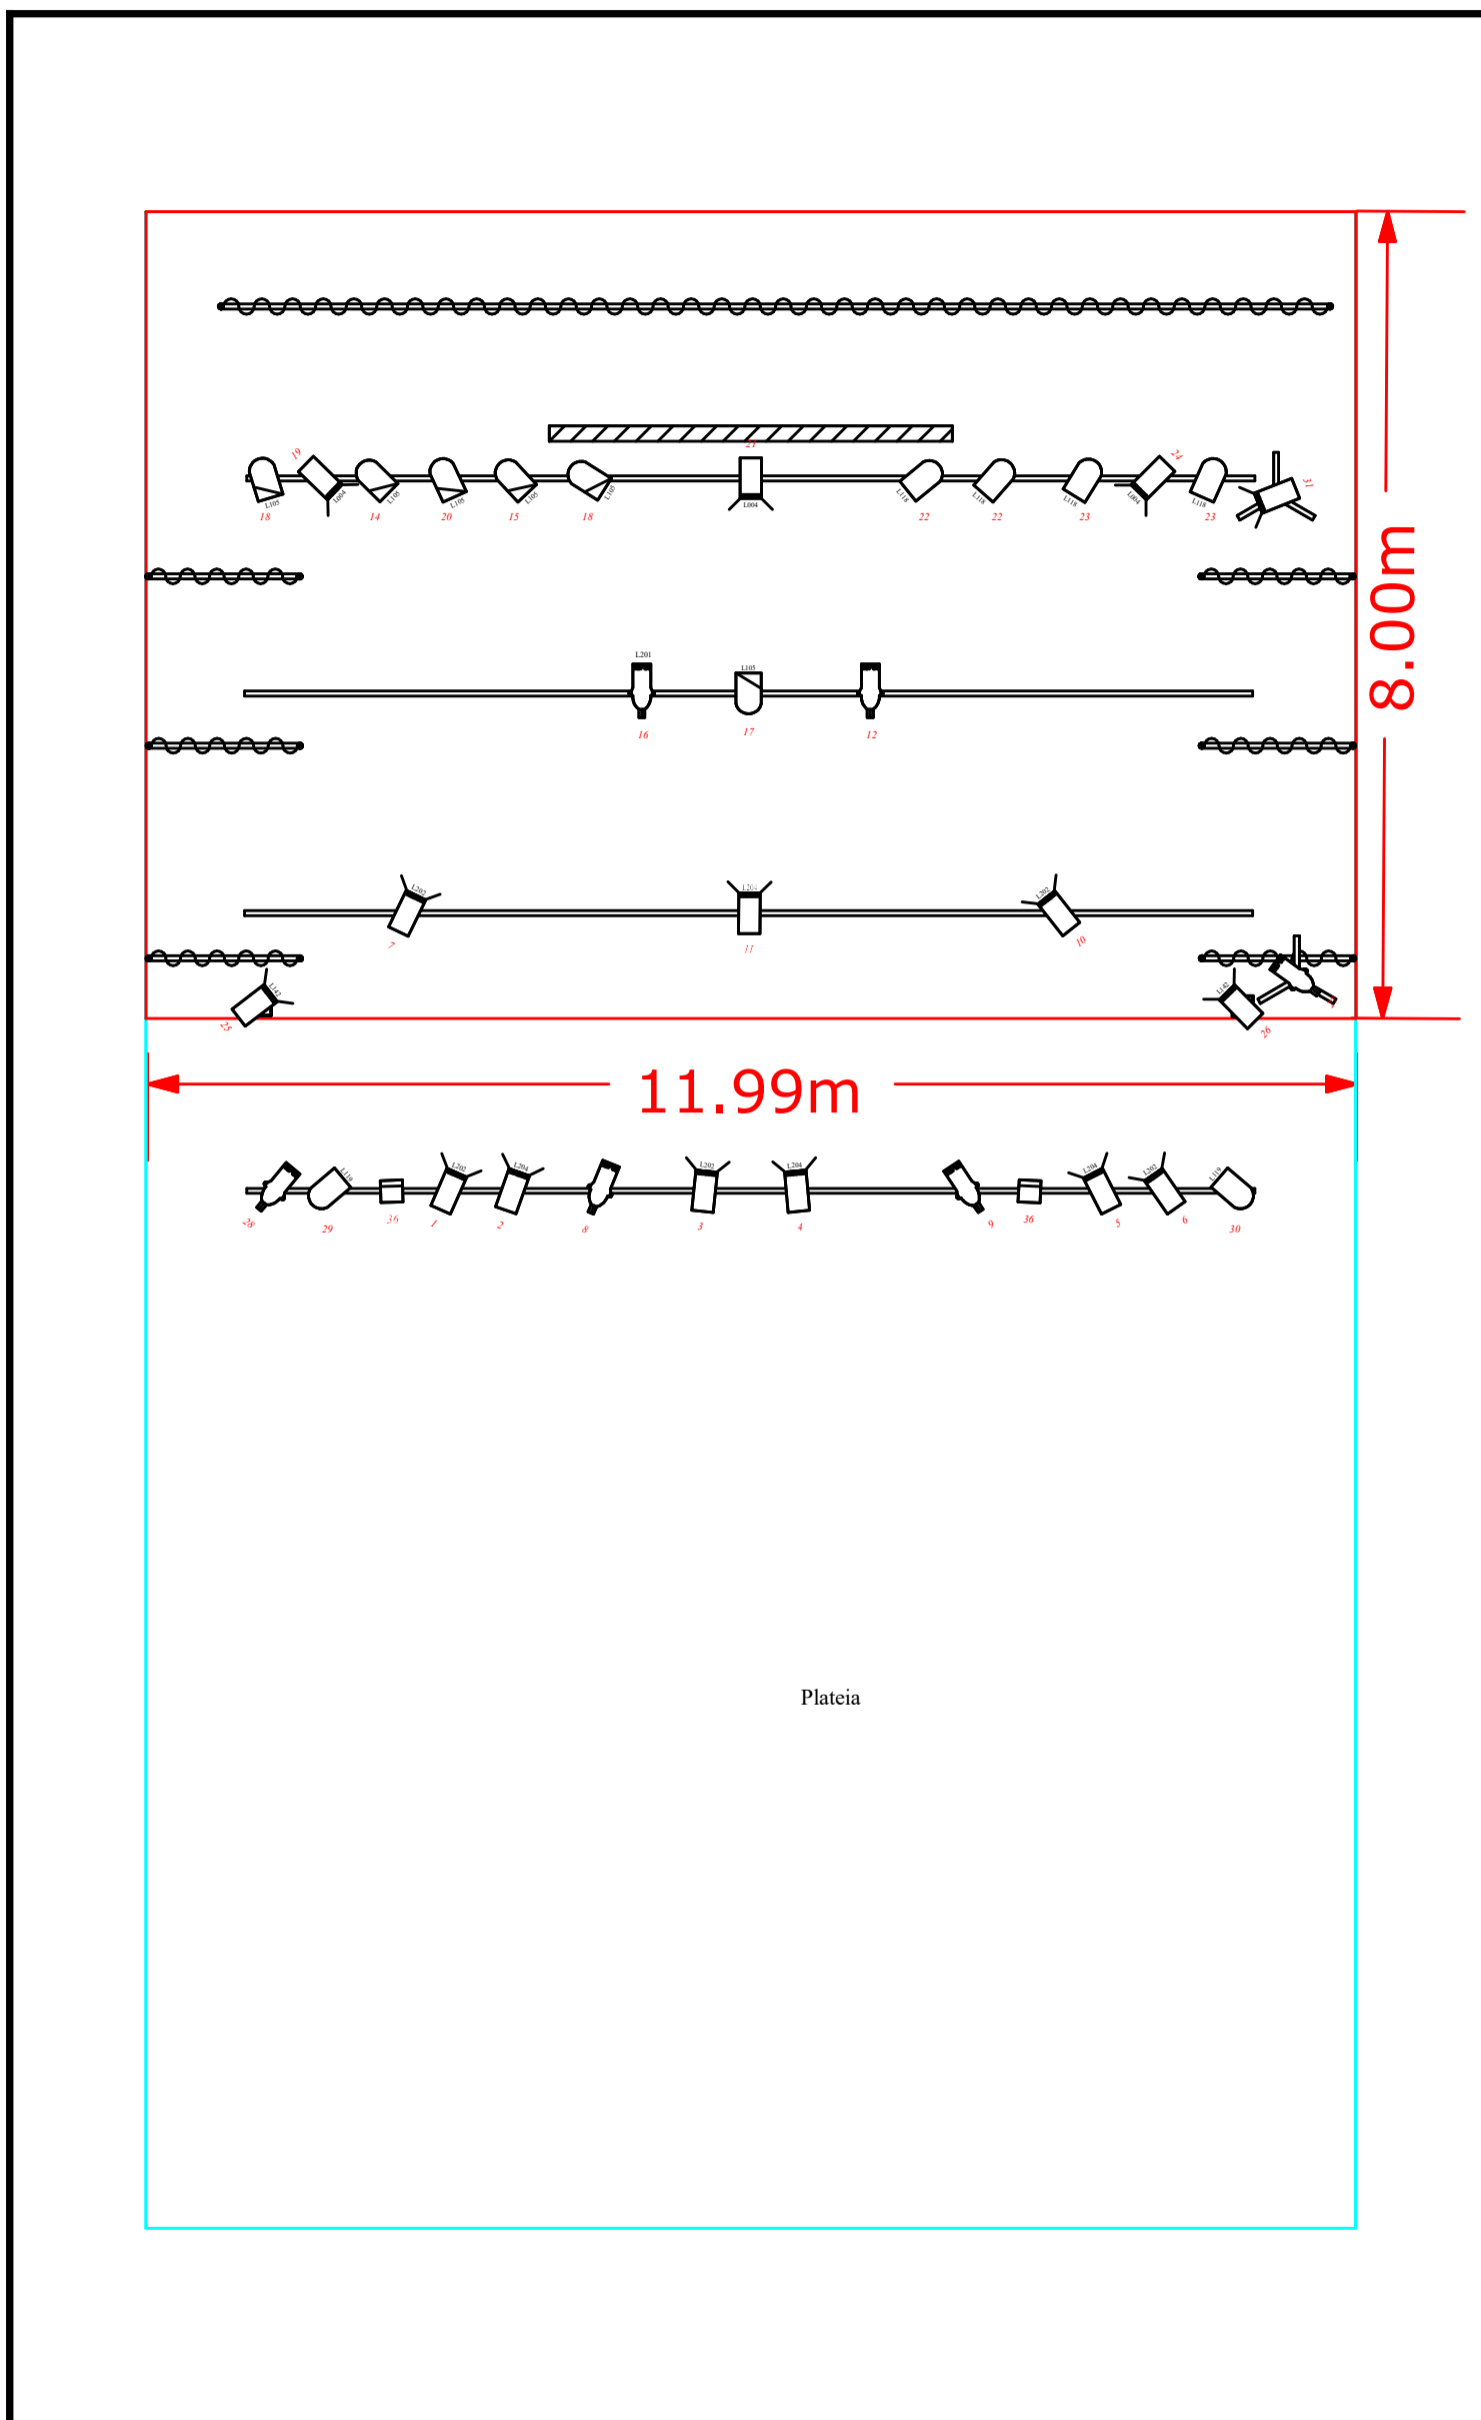

Top View

Frontal View

Lateral view

Plan - Not to Scale

Instrument Count

Instrument Count <small>(All Layers)</small>				Designer Assistant
Type	Lens	Count	Status	
PAR 64		9 HUNG		
Strand Lighting Cantata PC		22 HUNG		
Strand Lighting Coda 500/1		2 HUNG		
Strand Lighting SL 23/50		4 HUNG		